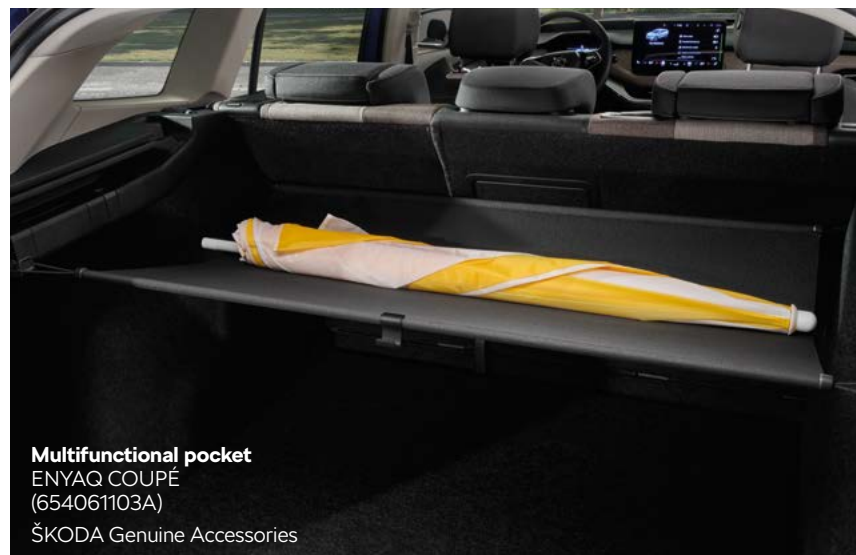

Netting system with pocket
Black, 3-piece set, false boot floor | ENYAQ COUPÉ
(5LE065110B)
ŠKODA Genuine Accessories

Sun shade – panoramic sunroof
ENYAQ COUPÉ
(5LE064365)

ŠKODA Genuine Accessories

Multifunctional pocket
ENYAQ COUPÉ
(654061103A)