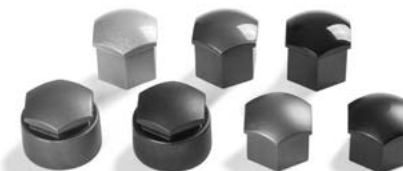

000071215C

ŠKODA Genuine Accessories

Decorative valve caps* Green emblem ŠKODA Motorsport

000071215H

ŠKODA Genuine Accessories

Bolt caps

Bolt covers for wheels
with safety bolts:

Available in: