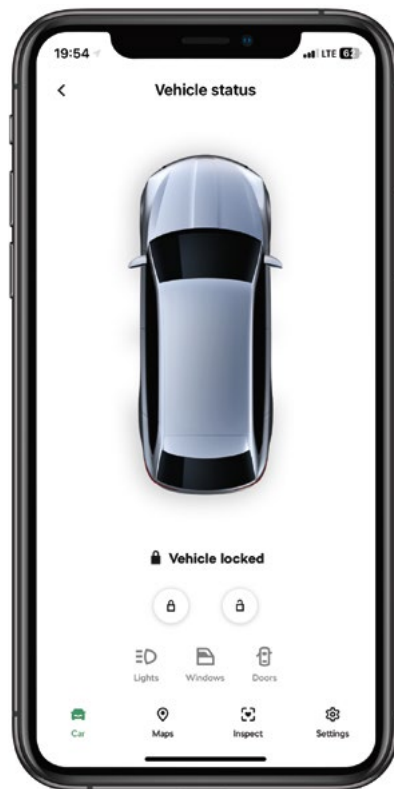

Connectivity

MyŠKODA

Škoda connect and other digital services in your pocket.

It's about the journey, not just the destination and with the Škoda Scala, everyone in the vehicle can enjoy the trip. A connected multimedia system makes it easy to communicate with friends and family, get the information you need, and keep you and your passengers happy and entertained while you drive.

With MyŠkoda you can enjoy even greater interaction with your vehicle. Use the app to remotely check the status of your vehicle, lock or unlock it, or display its parking position. Keep track of your driving data and statistics so you can see, for example, how your monthly driven distance or fuel consumption changes. The app also offers access to the vehicle manual or allows you to interact with your preferred service partner, with a number of further functions just waiting to be explored.

With MyŠkoda in place, your car remains under your control at all times. The app is available for download via the App Store (iOS) and Google Play (Android). Škoda Connect services are available based on the ordered service bundle: Infotainment Online or Proactive Service and Remote Access.

USB-C to USB-A 3.0 Adapter
000 051 443J

ŠKODA Genuine Accessories