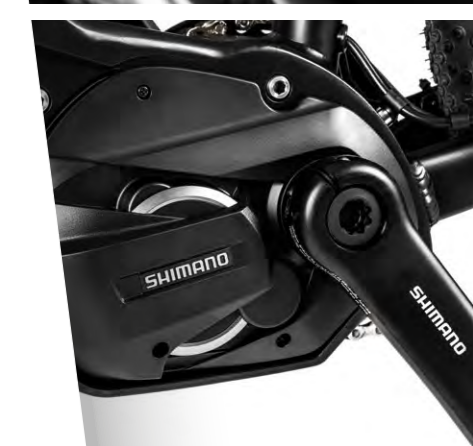

EBIKE

Order number (Size)

000 050 212BC (L)

000 050 212BD (XL)

Recommended price (incl. VAT)

£3,245

Gears	1x10
Frame	Aluminium 6061.T6 Steps-15° Down tube battery
Fork	RS PARAGON GOLD RL
Head set	ACROS AZX-253
Cranks	Shimano Steps 38T
Shifter	Shimano Deore M6000
Rear derailleur	Shimano Deore M6000GS
Brakes (F/R)	Rotor CL 180/160 mm

Hubs (F/R)	Shimano HB-TX505 CL QR Shimano FH-TX505-8 CL QR
Rims	ONE J20S DiscSport 32H
Tyres	Schwalbe G-ONE Bite 700x50C
Drive unit	Shimano Steps DU-E7000
Battery	Shimano Steps BT-E8010, 504Wh
Charger	Shimano Steps EC-E6002
Weight	19,9 kg
Size	L (19"), XL (21,5")