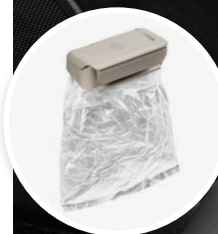

Brush
(000096011D)
ŠKODA Genuine Accessories

Umbrella
(000087600G9B9)
ŠKODA Genuine Accessories

Door panel bin

- > Black (5JA0611079B9)
- > Beige (5JA061107WC4)

ŠKODA Genuine Accessories

LED lamp (12V)
(000 069 690L)