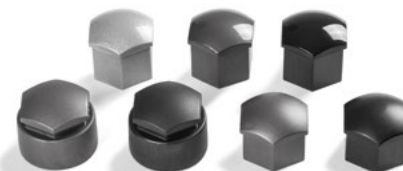

Bolt covers

Locking wheel bolt covers:

Available in:

- › Grey matt (000071215NZ37)
- › Black matt (000071215N01C)

ŠKODA Genuine Accessories

Bolt covers for wheels without safety bolts:

Available in:

- › Silver metallic (000071215P7ZS)
- › Grey gloss (000071215PUZ7)
- › Black gloss (000071215P041)
- › Grey matt (000071215PZ37)
- › Black matt (000071215P01C)

ŠKODA Genuine Accessories

ŠKODA Genuine Accessories