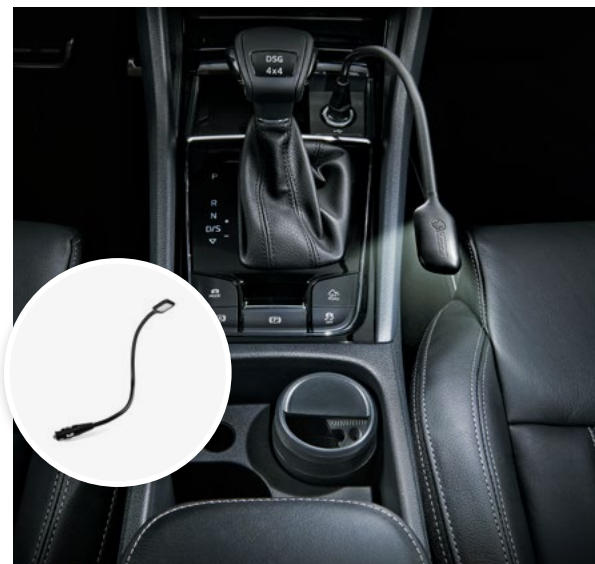

LED lamp (12V)
(000 069 690L)

ŠKODA Genuine Accessories

Ashtray to cupholder
(000061142B)

ŠKODA Genuine Accessories