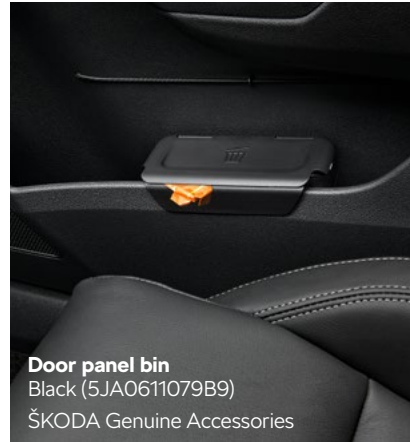

- › Smart holder – adapter (2 pcs)
 - › Smart holder – hook
 - › Smart holder – multimedia holder
 - › Smart holder – hanger
 - › Door panel bin – black
- (000061122E)

ŠKODA Genuine Accessories

Double-sided boot mat – foldable