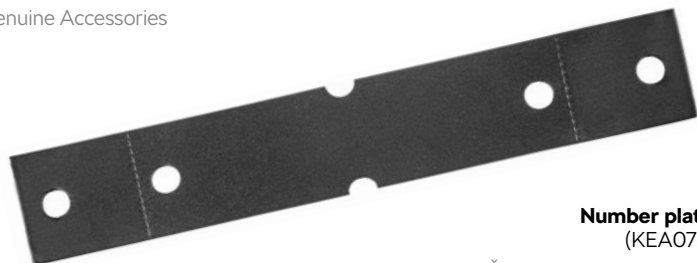

Number plate holder - ŠKODA Motorsport
(000071800N)

Number plate pad
(KEA075004)

ŠKODA Genuine Accessories