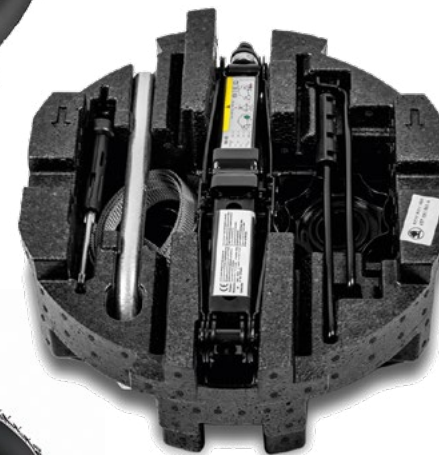

Snow chains –
for 15" and 16" wheels
000 091 387AQ

ŠKODA Genuine Accessories