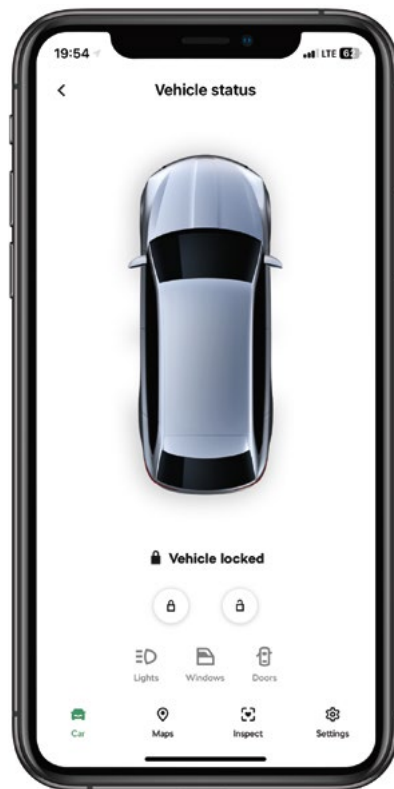

Connectivity

MyŠKODA

Škoda connect and other digital services in your pocket.

It's about the journey, not just the destination and with the Škoda Scala, everyone in the vehicle can enjoy the trip. A connected multimedia system makes it easy to communicate with friends and family, get the information you need, and keep you and your passengers happy and entertained while you drive.

With MyŠkoda you can enjoy even greater interaction with your vehicle. Use the app to remotely check the status of your vehicle, lock or unlock it, or display its parking position. Keep track of your driving data and statistics so you can see, for example, how your monthly driven distance or fuel consumption changes. The app also offers access to the vehicle manual or allows you to interact with your preferred service partner, with a number of further functions just waiting to be explored.

With MyŠkoda in place, your car remains under your control at all times. The app is available for download via the App Store (iOS) and Google Play (Android). Škoda Connect services are available based on the ordered service bundle: Infotainment Online or Proactive Service and Remote Access.

USB-C to USB-A 3.0 Adapter
000 051 443J
ŠKODA Genuine Accessories