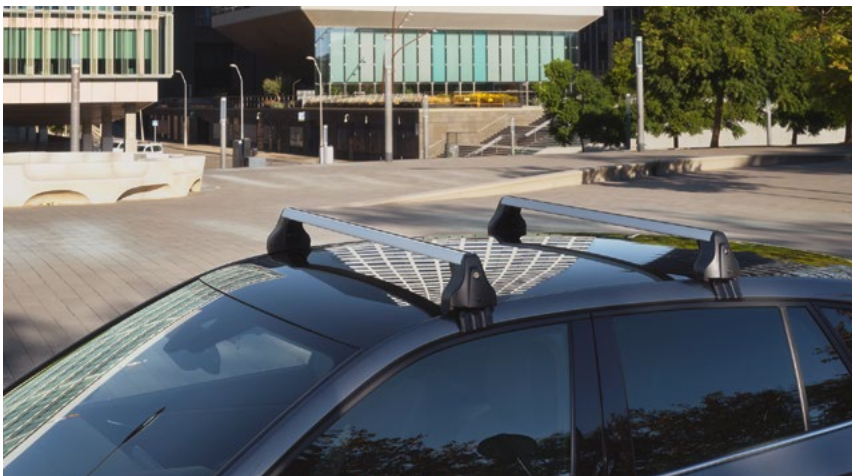

Ski and snowboard rack – slide-out

000 071 129AC

ŠKODA Genuine Accessories

Ski and snowboard rack

000 071 129AA

ŠKODA Genuine Accessories

**Assembly
manual**

Basic roof rack